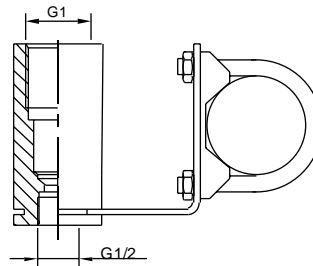

COUPLING G1 / G1/2 (inside)
(with mounting bracket)
Order number M550393