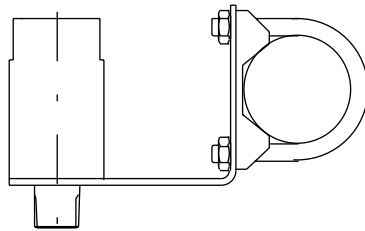

Order number M1050313

**COUPLING G1 / NS65**

Order number M1050314

**COUPLING G1 for pipes DN15 - DN40**

Order numbers :

- DN15 M105001615
- DN20 M105001620
- DN25 M105001625
- DN32 M105001632
- DN40 M105001640

**Special ADAPTER for COUPLING G1 (PN40)**  
**(it's possible to install the sensor head deep to the process coupling)**  
Order number : M1050294

COUPLING G1 / G1/2A (outside)  
(with mounting bracket)  
Order number M546195