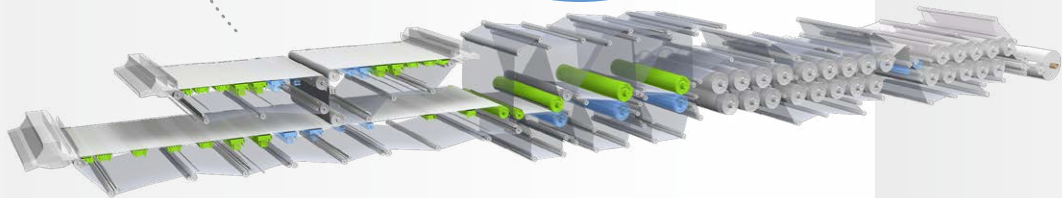

ROBASSMART

Industry 4.0

The future of intelligent
paper production

www.robasmart.com

RÖCHLING

RETRO-
FITTABLE
EASILY AT
ANY TIME

More performance and safety with **ROBASMART**

Röchling Leripa Papertech – leading innovator of wear parts for paper machines – is the first company to address the forward-looking theme of Industry 4.0, and is developing a new “smart” product line called **ROBASMART**.

The relevant values are acquired from the wear parts, which are fitted with a large number of sensors, and passed on to the control cabin of the paper machine. Then, using **ROBASMART** the machine settings can be matched and optimized manually or fully automatically.

Smart product lines

SMART ROLL

Intelligent
suction roll
system

In the zone of the suction rolls, wear parts with sensors that measure the temperature, wear, water flow quantity and noise are controlled through software.

SMART TABLE

Intelligent
forming
section

In the area of the forming section, **dewatering elements** are controlled; they are adjusted manually or automated, horizontally or vertically, to enhance the paper quality.